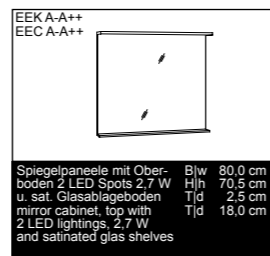

EEK A-A++
EEC A-A++
Spiegelpaneel mit Ober-
boden 2 LED Spots 2,7 W
u. sat. Glasablageboden
mirror cabinet, top with
2 LED lightings, 2,7 W
and satinated glass shelves
Bjw 80,0 cm
Hjh 70,5 cm
Tjd 2,5 cm
Tjd 18,0 cm
SOB80